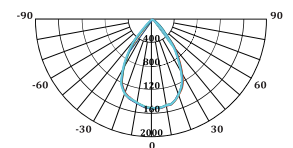

Model : ZERN-COBDH-ZRSM-20W

Dimension (mm)

Light Distribution Curve

Model : ZERN-COBDH-ZRSM-30W

Dimension (mm)

Light Distribution Curve

Model : ZERN-COBDH-ZRSM-40W

Dimension (mm)