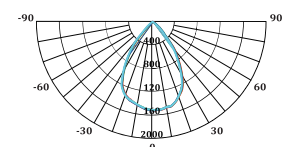

Light Distribution Curve