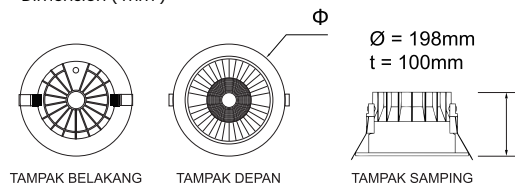

Model : ZERN-COBDH-ZRSM-20W

Dimension (mm)

Light Distribution Curve

Model : ZERN-COBDH-ZRSM-30W

Dimension (mm)

Light Distribution Curve

Model : ZERN-COBDH-ZRSM-40W

Dimension (mm)

Light Distribution Curve

* Easy maintenance

- Modular LED for easy replacement
- Opening and closing possible of LED module part and power supply part
- Customizable beam angle
- Temperature max 50°