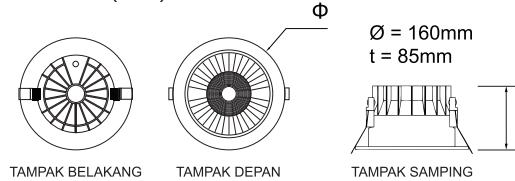

Model : ZERN-COBDH-ZRSM-20W

Dimension (mm)

Light Distribution Curve

Model : ZERN-COBDH-ZRSM-30W

Dimension (mm)

Light Distribution Curve

Model : ZERN-COBDH-ZRSM-40W

Dimension (mm)

Light Distribution Curve

* Easy maintenance

- Modular LED for easy replacement
- Opening and closing possible of LED module part and power supply part
- Customizable beam angle
- Temperature max 50°