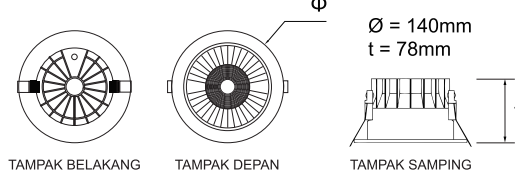

ZERON
NEW LIGHT NEW LIFE

Downlight Zeron

ZERN-COBDH-ZRSM

3.000K 4.000K 5.000K 6.000K

■ Specification

Daya (W)	Input Voltage	Frequency Amp	LED Efikasi	Total Lumen	CRI	Temperatur Warna	Proteksi	Berat	Material
20W	AC175-265V	50/60Hz	90Lm/W	1.800Lm	>80Ra <i>Optional (>90Ra, >95Ra)</i>	3000K/4000K/6000K	IP20	476gr	Die Casting Aluminium
30W	AC175-265V	50/60Hz	90Lm/W	2.700Lm	>80Ra <i>Optional (>90Ra, >95Ra)</i>	3000K/4000K/6000K	IP20	616gr	Die Casting Aluminium
40W	AC175-265V	50/60Hz	90Lm/W	3.600Lm	>80Ra <i>Optional (>90Ra, >95Ra)</i>	3000K/4000K/6000K	IP20	939gr	Die Casting Aluminium

Model : ZERN-COBDH-ZRSM-20W

Dimension (mm)

Light Distribution Curve

Model : ZERN-COBDH-ZRSM-30W

Dimension (mm)

Light Distribution Curve

Model : ZERN-COBDH-ZRSM-40W

Dimension (mm)

Light Distribution Curve

* Easy maintenance

- Modular LED for easy replacement
- Opening and closing possible of LED module part and power supply part
- Customizable beam angle
- Temperature max 50°